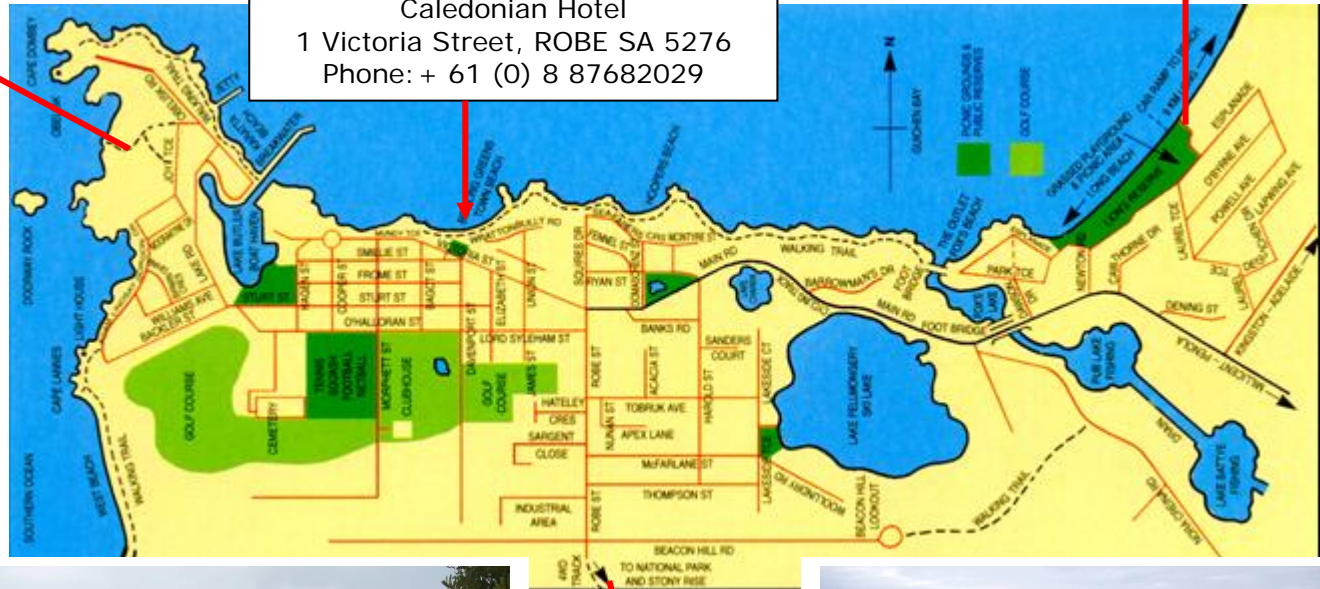

Caledonian Hotel
 1 Victoria Street, ROBE SA 5276
 Phone: + 61 (0) 8 87682029

Test Trak

To Beach

To Beach

SOUTHERN HEMISPHERE FIELD TESTING OF AUTOMOTIVE SYSTEMS AND COMPONENTS

www.test-trak.com

© Liskibrae Pty Ltd ABN 069 079 003 857 trading as Test-Trak